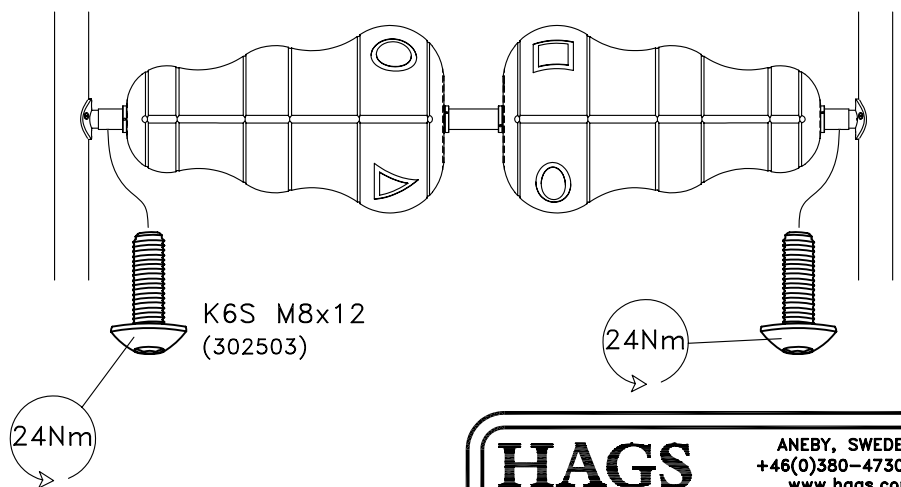

14172112
14572112
14192112

4

5

HAGS

ANEBY, SWEDEN
+46(0)380-47300
www.hags.com

Tournament
142 722
2(2)

ACC ZR 2010-01-15 | 1