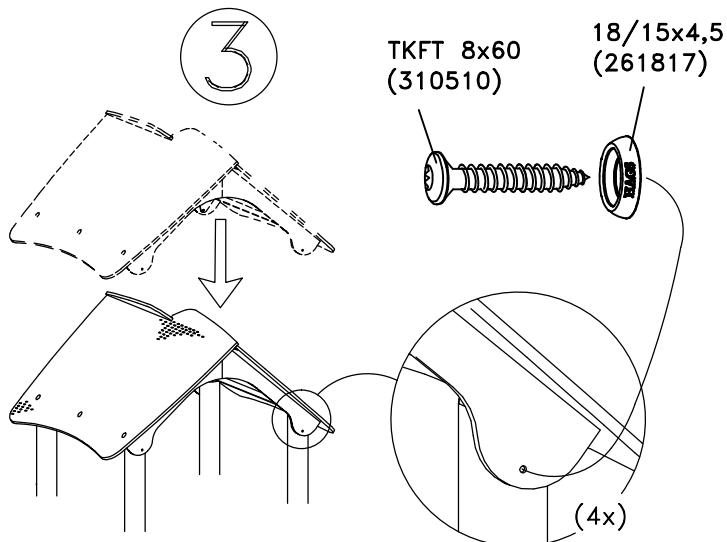

TYPE	HAGS NO.
 (2x) 1,37x1,85m	8030550
 (4x) L=1,09m	418466
 (2x) L=1,52m	410437

<b>HAGS</b>		ANEBY, SWEDEN +46(0)380-47300 www.hags.com	
Saddlerooft			
420 465			
1(1)			
	MN		ZR 2011-12-06 1