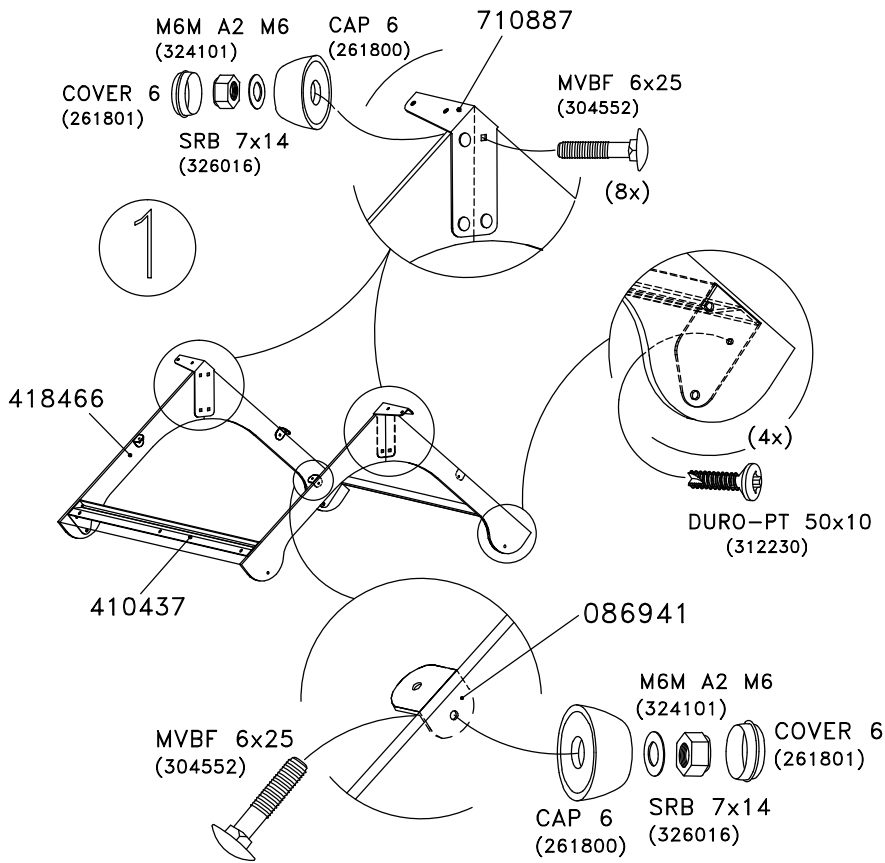

TYPE	HAGS NO.
 (2x) 1,37x1,85m	8030550
 (4x) L=1,09m	418466
 (2x) L=1,52m	410437

<b>HAGS</b>		ANEBY, SWEDEN +46(0)380-47300 www.hags.com	
Saddlerooft			
420 465			
1(1)			
	MN		ZR 2011-12-06 1