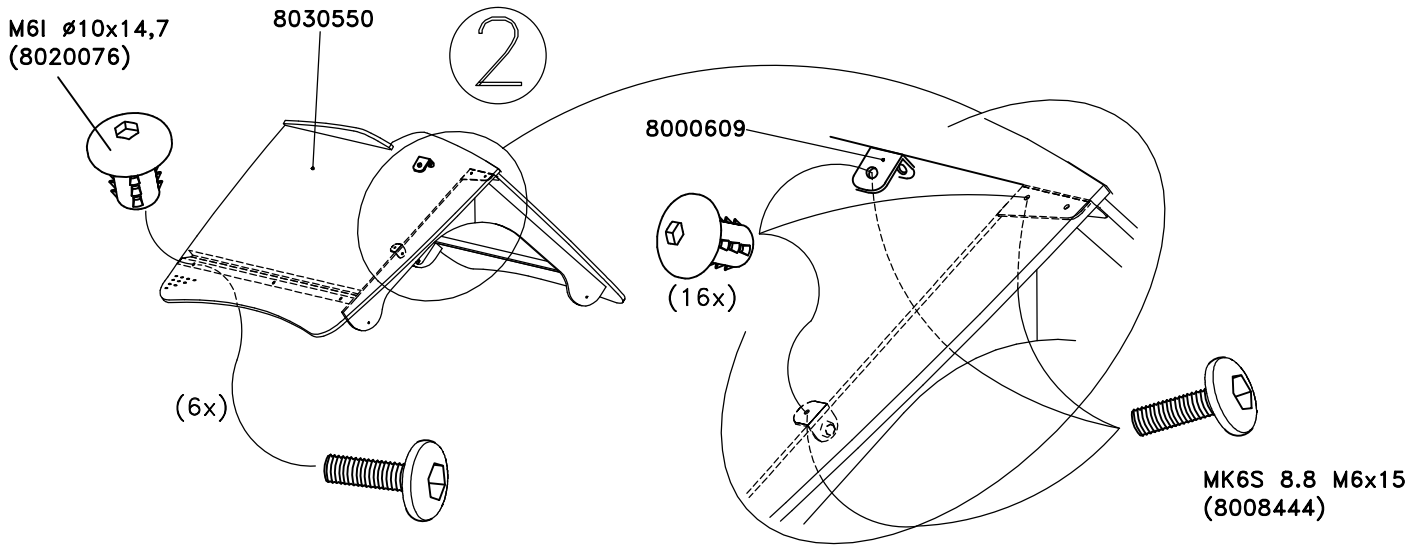

TYPE	HAGS NO.
 (2x) 1,37x1,85m	8030550
 (4x) L=1,09m	418466
 (2x) L=1,52m	410437

<b>HAGS</b>		ANEBY, SWEDEN +46(0)380-47300 www.hags.com	
Saddlerooft			
420 465			
1(1)			
	MN		ZR 2011-12-06 1