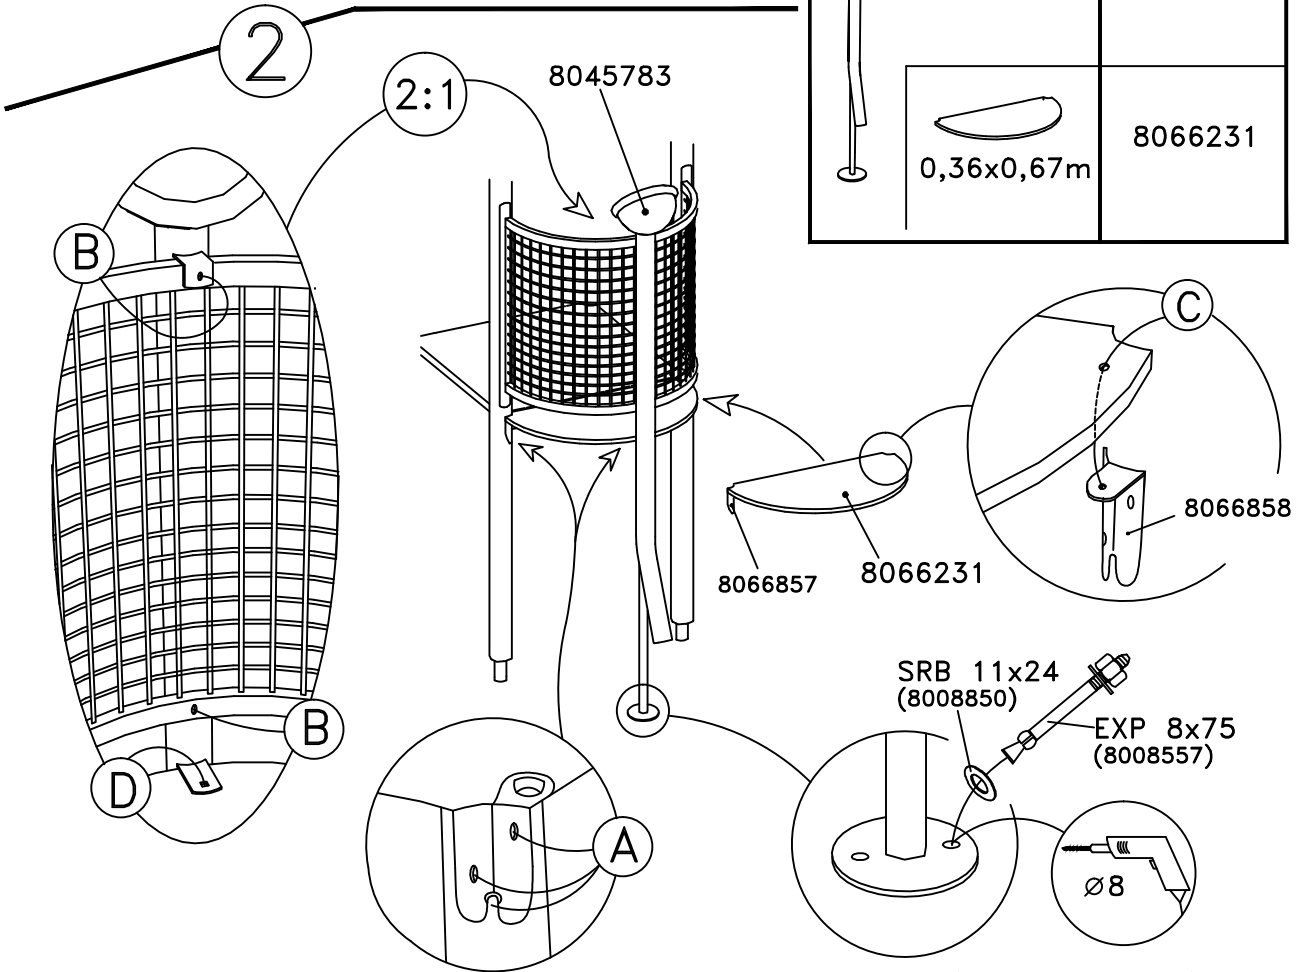

TYPE	HAGS.NO
 0,33x0,71x0,76m	8045152
 2,28m	8045783
 0,36x0,67m	8066231

<b>A</b>	TKFT 6x38 (8008651)	15/7x3 (8035290)				
<b>B</b>	COVER 8 (8005958)	SRB 9x18 (8008849)	M6S 8x20 (8008341)	CAP 8 (8005957)		
<b>C</b>	MVBF 6x30 (8039271)	SRB 7x14 (8008848)	COVER 6 (8005952)	DIST 6 (8005953)	CAP 6 (8005951)	N 6 (8008794)
<b>D</b>	MVBF 8x35 (8039279)	SRB 9x18 (8008849)	COVER 8 (8005958)	DIST 8 (8005959)	CAP 8 (8005956)	N 8 (8008795)