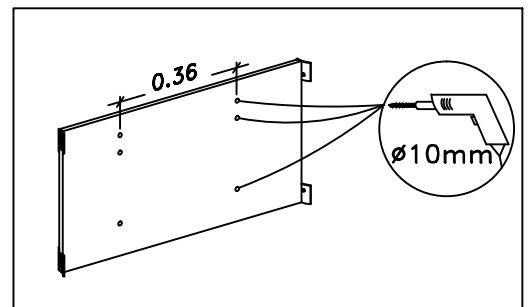

1

TYPE	HAGS NO.
 0.62x0.20m	8025935
 (2x) 0.29x0.17m	8009588
	HPL

2

3

3:A HPL 15mm

3:B HPL 12mm

HAGS ANEBY, SWEDEN
+46(0)380-47300
www.hags.com

Bench
6963 05H
1(2)

 DCA  ToB 2017-10-05 | 2

④ Wood

MKP 20x10x16
(8008757)

MKFX 8x40
(8008510)

TYPE	HAGS NO.
 0.62x0.20m	8025935
 (2x) 0.29x0.17m	8009588
	Tree
	Steel

⑤ Steel

MKP 20x10x16
(8008757)

Washer 11x24
(8008850)