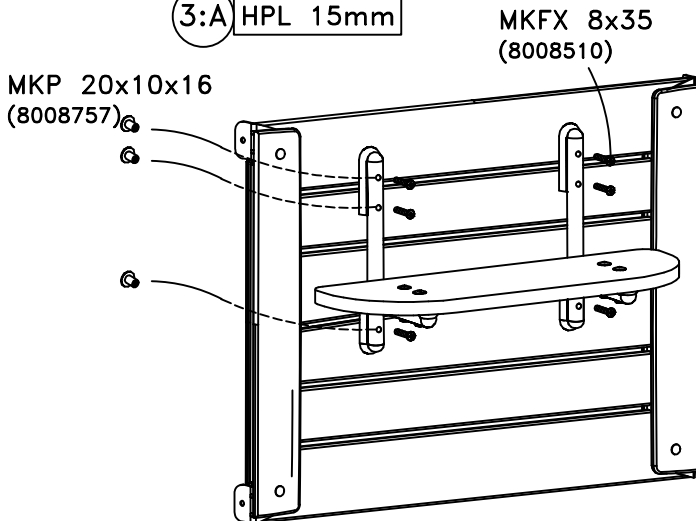

1

TYPE	HAGS NO.
 0.62x0.20m	8025935
 (2x) 0.29x0.17m	8009588
	HPL

2

3

3:A HPL 15mm

3:B HPL 12mm

HAGS ANEBY, SWEDEN
+46(0)380-47300
www.hags.com

Bench
6963 05H
1(2)

 DCA  ToB 2017-10-05 | 2

④ Wood

MKP 20x10x16
(8008757)

MKFX 8x40
(8008510)

TYPE	HAGS NO.
 0.62x0.20m	8025935
 (2x) 0.29x0.17m	8009588
	Tree
	Steel

⑤ Steel

MKP 20x10x16
(8008757)

Washer 11x24
(8008850)