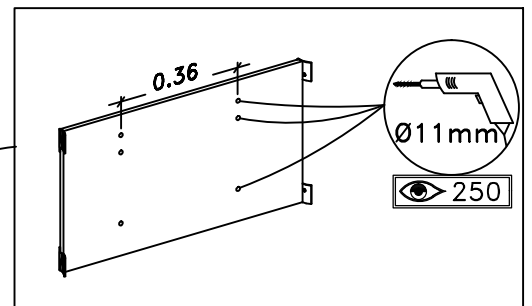

 DCA  ToB 2017-10-05 | 2

④ Wood

MKP 20x10x16
(8008757)

MKFX 8x40
(8008510)

TYPE	HAGS NO.
 0.62x0.20m	8025935
 (2x) 0.29x0.17m	8009588
	Tree
	Steel

⑤ Steel

MKP 20x10x16
(8008757)

Washer 11x24
(8008850)