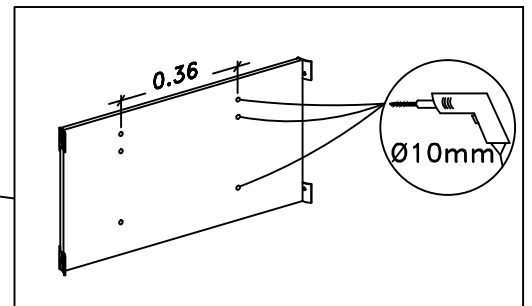

 DCA  ToB 2017-10-05 | 2

④ Wood

MKP 20x10x16
(8008757)

MKFX 8x40
(8008510)

TYPE	HAGS NO.
 0.62x0.20m	8025935
 (2x) 0.29x0.17m	8009588
	Tree
	Steel

⑤ Steel

MKP 20x10x16
(8008757)

Washer 11x24
(8008850)