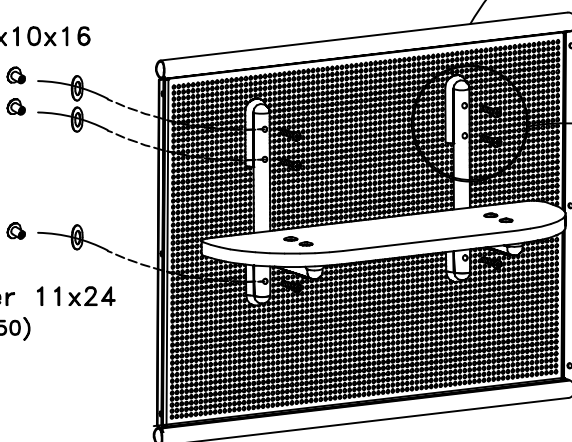

 DCA  ToB 2017-10-05 | 2

④ Wood

MKP 20x10x16
(8008757)

MKFX 8x40
(8008510)

TYPE	HAGS NO.
 0.62x0.20m	8025935
 (2x) 0.29x0.17m	8009588
	Tree
	Steel

⑤ Steel

MKP 20x10x16
(8008757)

Washer 11x24
(8008850)