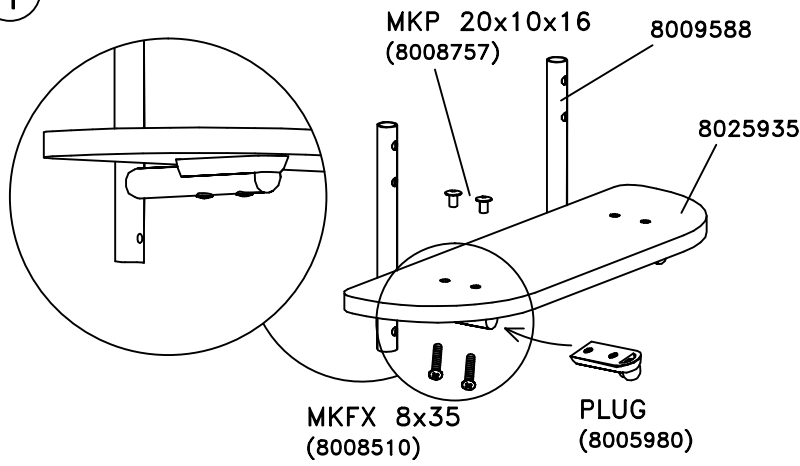

1

TYPE	HAGS NO.
 0.62x0.20m	8025935
 (2x) 0.29x0.17m	8009588
	HPL

2

3

3:A HPL 15mm

3:B HPL 12mm

HAGS ANEBY, SWEDEN
+46(0)380-47300
www.hags.com

Bench
6963 05H
1(2)

 DCA  ToB 2017-10-05 | 2

④ Wood

MKP 20x10x16
(8008757)

MKFX 8x40
(8008510)

TYPE	HAGS NO.
 0.62x0.20m	8025935
 (2x) 0.29x0.17m	8009588
	Tree
	Steel

⑤ Steel

MKP 20x10x16
(8008757)

Washer 11x24
(8008850)