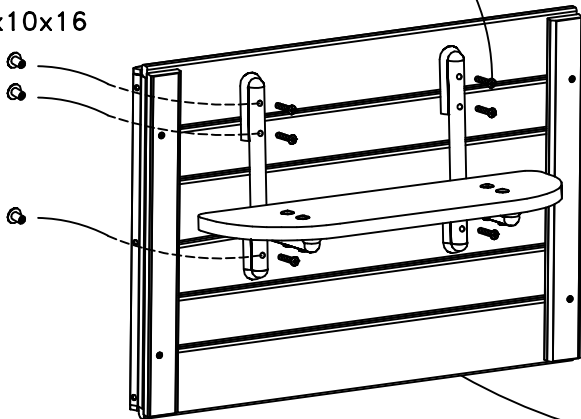

1

TYPE	HAGS NO.
 0.62x0.20m	8025935
 (2x) 0.29x0.17m	8009588
	HPL

2

3

3:A HPL 15mm

3:B HPL 12mm

HAGS ANEBY, SWEDEN
+46(0)380-47300
www.hags.com

Bench
6963 05H
1(2)

 DCA  ToB 2017-10-05 | 2

④ Wood

MKP 20x10x16
(8008757)

MKFX 8x40
(8008510)

TYPE	HAGS NO.
 0.62x0.20m	8025935
 (2x) 0.29x0.17m	8009588
	Tree
	Steel

⑤ Steel

MKP 20x10x16
(8008757)

Washer 11x24
(8008850)