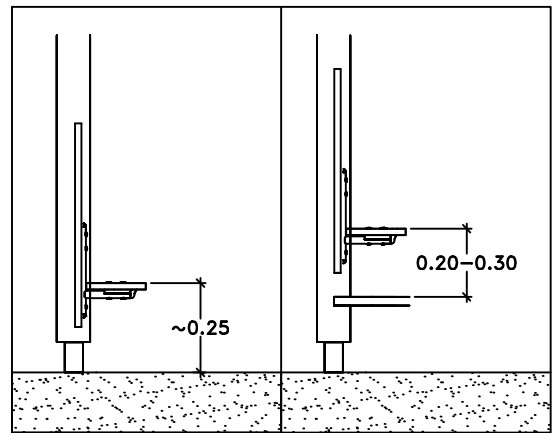

1

TYPE	HAGS NO.
 0.62x0.20m	8025935
 (2x) 0.29x0.17m	8009588
	HPL

2

3

3:A HPL 15mm

3:B HPL 12mm

HAGS ANEBY, SWEDEN
+46(0)380-47300
www.hags.com

Bench
6963 05H
1(2)

 DCA  ToB 2017-10-05 | 2

④ Wood

MKP 20x10x16
(8008757)

MKFX 8x40
(8008510)

TYPE	HAGS NO.
 0.62x0.20m	8025935
 (2x) 0.29x0.17m	8009588
	Tree
	Steel

⑤ Steel

MKP 20x10x16
(8008757)

Washer 11x24
(8008850)