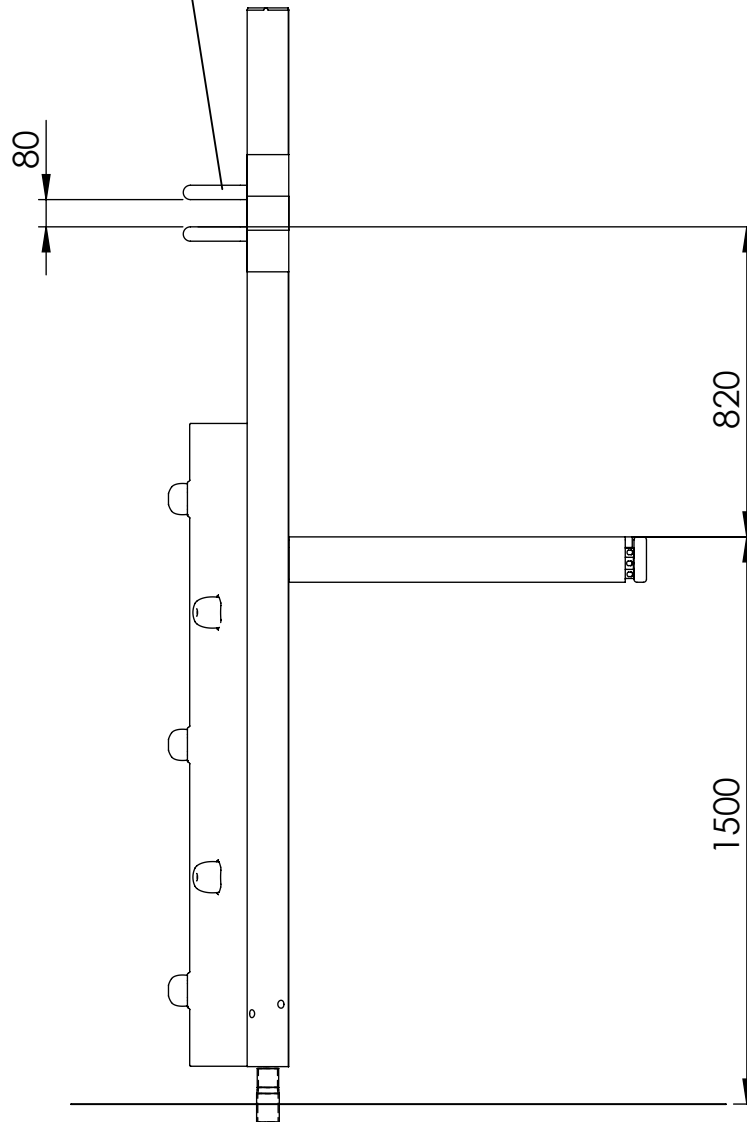

5 WOODEN POST
STEEL POST

HAGS		ANEBY, SWEDEN +46(0)380- 47300 www.hags.com	
Climbing wall			
MASW39686			
4 (4)			
	Tek		ToB
			2017-03-31
			3