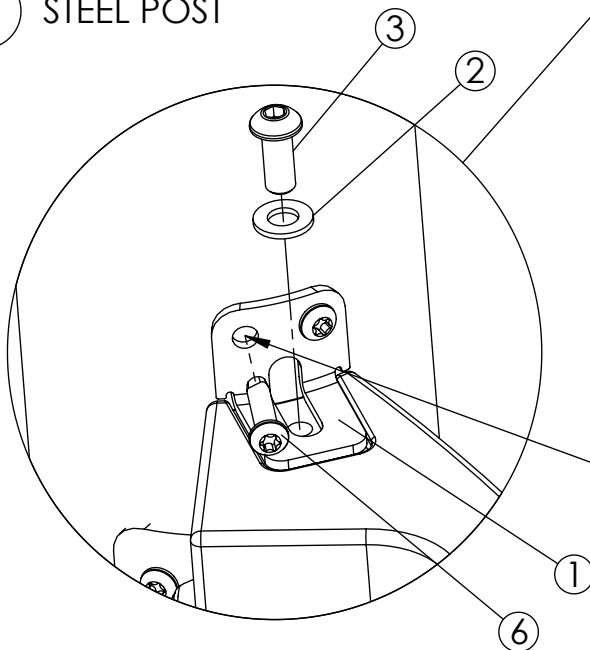

2 WOODEN POST

2 STEEL POST

Max 500 rpm

3 WOODEN POST  
STEEL POST

| NR. | Description MA                         | Item Number         | Qty |
|-----|--|---------------------|-----|
| 1   | Ø6 16/7 x 3 mm                         | 8035290             | 12  |
| 2   | TKFT 6x50 mm                           | (8008653)<br>311102 | 12  |
| 3   | Screw, thr-forming M6x25-8.8-(ISO7380) | 8027762             | 12  |
| 4   | Cover 8, Ø18x10mm                      | 8005958             | 6   |

**HAGS**

ANEBY, SWEDEN  
+46(0)380-47300  
www.hags.com

Climbing wall  
**MASW39686**  
2 ( 4 )

4 WOODEN POST

4 STEEL POST

Max 500 rpm

| NR. | Description MA                         | Item Number | Qty |
|-----|--|-------------|-----|
| 1   | 38x36 mm                               | 8049025     | 2   |
| 2   | Washer 8,4x16x1,6 ISO 7089             | 326017      | 2   |
| 3   | MK6S M8x20 mm                          | 8008502     | 2   |
| 4   | Ø6 16/7 x 3 mm                         | 8035290     | 4   |
| 5   | TKFT 6x40 mm                           | 8008651     | 4   |
| 6   | Screw, thr-forming M6x25-8.8-(ISO7380) | 8027762     | 4   |