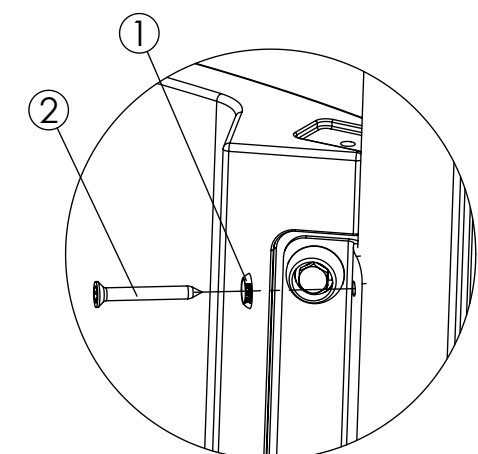

**1** WOODEN POST  
STEEL POST

|                  |     |  |            |
|------------------|-----|--|------------|
| <b>HAGS</b>      |     | ANEBY, SWEDEN<br>+46(0)380-<br>47300<br>www.hags.com |            |
| Climbing wall    |     |  |            |
| <b>MASW39686</b> |     |  |            |
| 1 ( 4 )          |     |  |            |
|                  | Tek |  | ToB        |
|                  |     |  | 2017-03-31 |
|                  |     |  | 3          |

2 WOODEN POST

2 STEEL POST

Max 500 rpm

3 WOODEN POST  
STEEL POST

| NR. | Description MA                         | Item Number         | Qty |
|-----|--|---------------------|-----|
| 1   | Ø6 16/7 x 3 mm                         | 8035290             | 12  |
| 2   | TKFT 6x50 mm                           | (8008653)<br>311102 | 12  |
| 3   | Screw, thr-forming M6x25-8.8-(ISO7380) | 8027762             | 12  |
| 4   | Cover 8, Ø18x10mm                      | 8005958             | 6   |

**HAGS**

ANEBY, SWEDEN  
+46(0)380-47300  
www.hags.com

Climbing wall  
**MASW39686**  
2 ( 4 )

4 WOODEN POST

4 STEEL POST

Max 500 rpm

| NR. | Description MA                         | Item Number | Qty |
|-----|--|-------------|-----|
| 1   | 38x36 mm                               | 8049025     | 2   |
| 2   | Washer 8,4x16x1,6 ISO 7089             | 326017      | 2   |
| 3   | MK6S M8x20 mm                          | 8008502     | 2   |
| 4   | Ø6 16/7 x 3 mm                         | 8035290     | 4   |
| 5   | TKFT 6x40 mm                           | 8008651     | 4   |
| 6   | Screw, thr-forming M6x25-8.8-(ISO7380) | 8027762     | 4   |