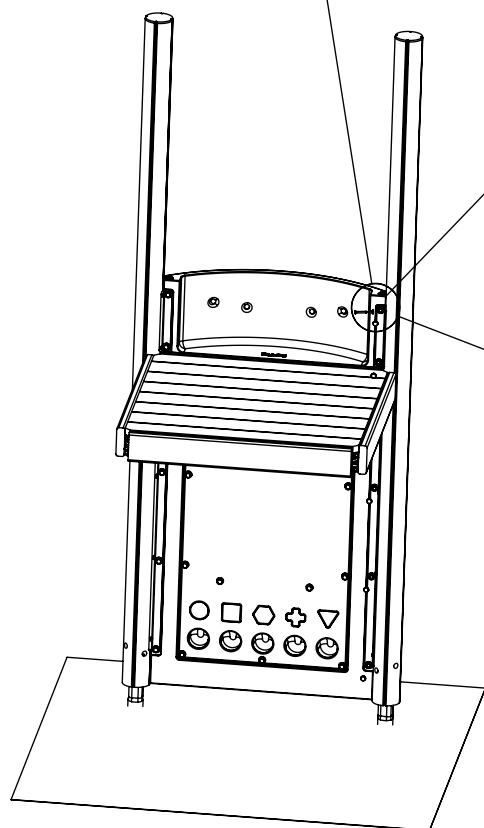

**1** WOODEN POST  
STEEL POST

|                  |     |  |            |
|------------------|-----|--|------------|
| <b>HAGS</b>      |     | ANEBY, SWEDEN<br>+46(0)380-<br>47300<br>www.hags.com |            |
| Climbing wall    |     |  |            |
| <b>MASW39686</b> |     |  |            |
| 1 ( 4 )          |     |  |            |
|                  | Tek |  | ToB        |
|                  |     |  | 2017-03-31 |
|                  |     |  | 3          |

2 WOODEN POST

2 STEEL POST

Max 500 rpm

3 WOODEN POST  
STEEL POST

| NR. | Description MA                         | Item Number         | Qty |
|-----|--|---------------------|-----|
| 1   | Ø6 16/7 x 3 mm                         | 8035290             | 12  |
| 2   | TKFT 6x50 mm                           | (8008653)<br>311102 | 12  |
| 3   | Screw, thr-forming M6x25-8.8-(ISO7380) | 8027762             | 12  |
| 4   | Cover 8, Ø18x10mm                      | 8005958             | 6   |

**HAGS**

ANEBY, SWEDEN  
+46(0)380-47300  
www.hags.com

Climbing wall  
**MASW39686**  
2 ( 4 )

4 WOODEN POST

4 STEEL POST

Max 500 rpm

| NR. | Description MA                         | Item Number | Qty |
|-----|--|-------------|-----|
| 1   | 38x36 mm                               | 8049025     | 2   |
| 2   | Washer 8,4x16x1,6 ISO 7089             | 326017      | 2   |
| 3   | MK6S M8x20 mm                          | 8008502     | 2   |
| 4   | Ø6 16/7 x 3 mm                         | 8035290     | 4   |
| 5   | TKFT 6x40 mm                           | 8008651     | 4   |
| 6   | Screw, thr-forming M6x25-8.8-(ISO7380) | 8027762     | 4   |