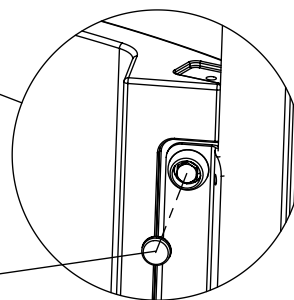

**1** WOODEN POST  
STEEL POST

|                  |     |  |            |
|------------------|-----|--|------------|
| <b>HAGS</b>      |     | ANEBY, SWEDEN<br>+46(0)380-<br>47300<br>www.hags.com |            |
| Climbing wall    |     |  |            |
| <b>MASW39686</b> |     |  |            |
| 1 ( 4 )          |     |  |            |
|                  | Tek |  | ToB        |
|                  |     |  | 2017-03-31 |
|                  |     |  | 3          |

2 WOODEN POST

2 STEEL POST

Max 500 rpm

3 WOODEN POST  
STEEL POST

| NR. | Description MA                         | Item Number         | Qty |
|-----|--|---------------------|-----|
| 1   | Ø6 16/7 x 3 mm                         | 8035290             | 12  |
| 2   | TKFT 6x50 mm                           | (8008653)<br>311102 | 12  |
| 3   | Screw, thr-forming M6x25-8.8-(ISO7380) | 8027762             | 12  |
| 4   | Cover 8, Ø18x10mm                      | 8005958             | 6   |

**HAGS**

ANEBY, SWEDEN  
+46(0)380-47300  
www.hags.com

Climbing wall  
**MASW39686**  
2 ( 4 )

4 WOODEN POST

4 STEEL POST

Max 500 rpm

| NR. | Description MA                         | Item Number | Qty |
|-----|--|-------------|-----|
| 1   | 38x36 mm                               | 8049025     | 2   |
| 2   | Washer 8,4x16x1,6 ISO 7089             | 326017      | 2   |
| 3   | MK6S M8x20 mm                          | 8008502     | 2   |
| 4   | Ø6 16/7 x 3 mm                         | 8035290     | 4   |
| 5   | TKFT 6x40 mm                           | 8008651     | 4   |
| 6   | Screw, thr-forming M6x25-8.8-(ISO7380) | 8027762     | 4   |