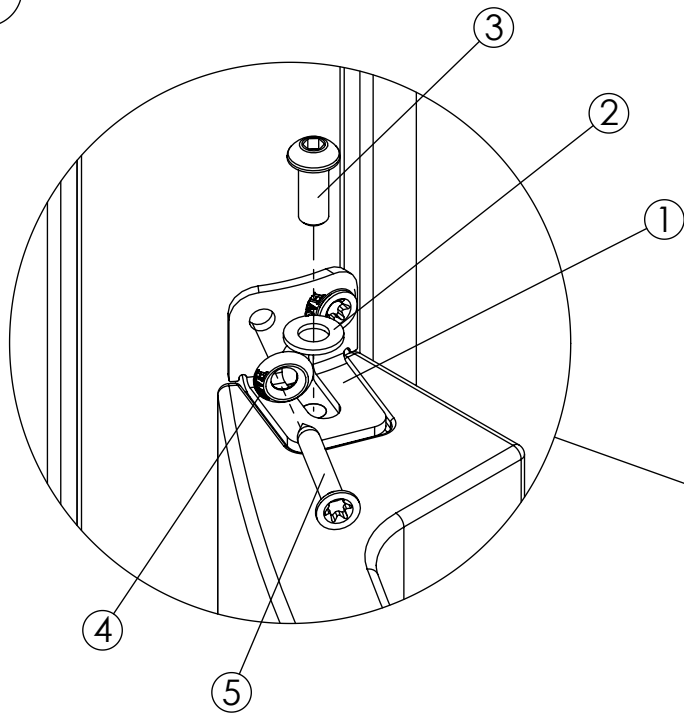

2 WOODEN POST

2 STEEL POST

Max 500 rpm

3 WOODEN POST  
STEEL POST

| NR. | Description MA                         | Item Number         | Qty |
|-----|--|---------------------|-----|
| 1   | Ø6 16/7 x 3 mm                         | 8035290             | 12  |
| 2   | TKFT 6x50 mm                           | (8008653)<br>311102 | 12  |
| 3   | Screw, thr-forming M6x25-8.8-(ISO7380) | 8027762             | 12  |
| 4   | Cover 8, Ø18x10mm                      | 8005958             | 6   |

**HAGS**

ANEBY, SWEDEN  
+46(0)380-47300  
www.hags.com

Climbing wall  
**MASW39686**  
2 ( 4 )

4 WOODEN POST

4 STEEL POST

Max 500 rpm

| NR. | Description MA                         | Item Number | Qty |
|-----|--|-------------|-----|
| 1   | 38x36 mm                               | 8049025     | 2   |
| 2   | Washer 8,4x16x1,6 ISO 7089             | 326017      | 2   |
| 3   | MK6S M8x20 mm                          | 8008502     | 2   |
| 4   | Ø6 16/7 x 3 mm                         | 8035290     | 4   |
| 5   | TKFT 6x40 mm                           | 8008651     | 4   |
| 6   | Screw, thr-forming M6x25-8.8-(ISO7380) | 8027762     | 4   |