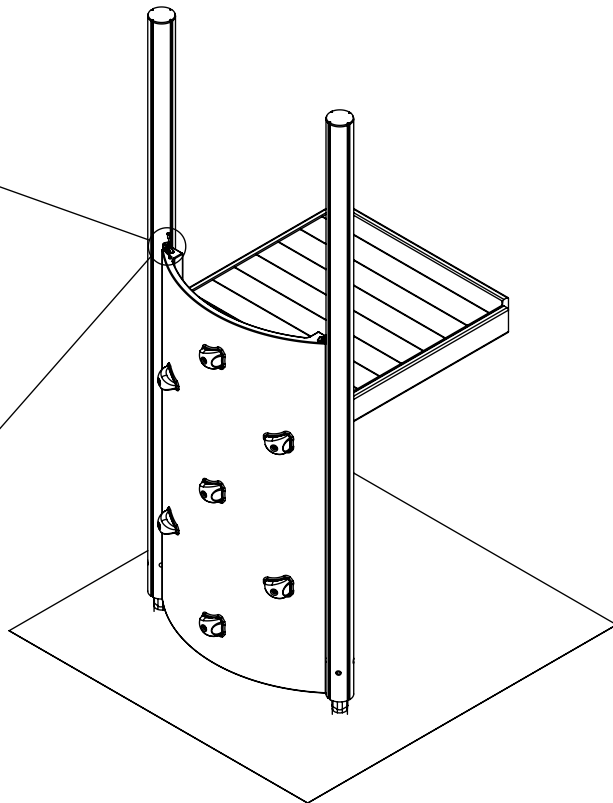

2 WOODEN POST

2 STEEL POST

Max 500 rpm

3 WOODEN POST  
STEEL POST

| NR. | Description MA                         | Item Number         | Qty |
|-----|--|---------------------|-----|
| 1   | Ø6 16/7 x 3 mm                         | 8035290             | 12  |
| 2   | TKFT 6x50 mm                           | (8008653)<br>311102 | 12  |
| 3   | Screw, thr-forming M6x25-8.8-(ISO7380) | 8027762             | 12  |
| 4   | Cover 8, Ø18x10mm                      | 8005958             | 6   |

**HAGS**

ANEBY, SWEDEN  
+46(0)380-47300  
www.hags.com

Climbing wall  
**MASW39686**  
2 ( 4 )

4 WOODEN POST

4 STEEL POST

Max 500 rpm

| NR. | Description MA                         | Item Number | Qty |
|-----|--|-------------|-----|
| 1   | 38x36 mm                               | 8049025     | 2   |
| 2   | Washer 8,4x16x1,6 ISO 7089             | 326017      | 2   |
| 3   | MK6S M8x20 mm                          | 8008502     | 2   |
| 4   | Ø6 16/7 x 3 mm                         | 8035290     | 4   |
| 5   | TKFT 6x40 mm                           | 8008651     | 4   |
| 6   | Screw, thr-forming M6x25-8.8-(ISO7380) | 8027762     | 4   |