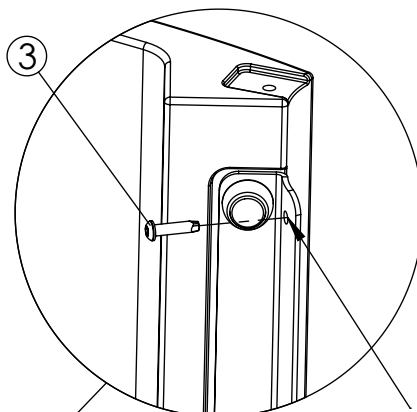

**1** WOODEN POST  
STEEL POST

|                  |     |  |            |
|------------------|-----|--|------------|
| <b>HAGS</b>      |     | ANEBY, SWEDEN<br>+46(0)380-<br>47300<br>www.hags.com |            |
| Climbing wall    |     |  |            |
| <b>MASW39686</b> |     |  |            |
| 1 ( 4 )          |     |  |            |
|                  | Tek |  | ToB        |
|                  |     |  | 2017-03-31 |
|                  |     |  | 3          |

2 WOODEN POST

2 STEEL POST

Max 500 rpm

3 WOODEN POST  
STEEL POST

| NR. | Description MA                         | Item Number         | Qty |
|-----|--|---------------------|-----|
| 1   | Ø6 16/7 x 3 mm                         | 8035290             | 12  |
| 2   | TKFT 6x50 mm                           | (8008653)<br>311102 | 12  |
| 3   | Screw, thr-forming M6x25-8.8-(ISO7380) | 8027762             | 12  |
| 4   | Cover 8, Ø18x10mm                      | 8005958             | 6   |

**HAGS**

ANEBY, SWEDEN  
+46(0)380-47300  
www.hags.com

Climbing wall  
**MASW39686**  
2 ( 4 )

4 WOODEN POST

4 STEEL POST

Max 500 rpm

| NR. | Description MA                         | Item Number | Qty |
|-----|--|-------------|-----|
| 1   | 38x36 mm                               | 8049025     | 2   |
| 2   | Washer 8,4x16x1,6 ISO 7089             | 326017      | 2   |
| 3   | MK6S M8x20 mm                          | 8008502     | 2   |
| 4   | Ø6 16/7 x 3 mm                         | 8035290     | 4   |
| 5   | TKFT 6x40 mm                           | 8008651     | 4   |
| 6   | Screw, thr-forming M6x25-8.8-(ISO7380) | 8027762     | 4   |