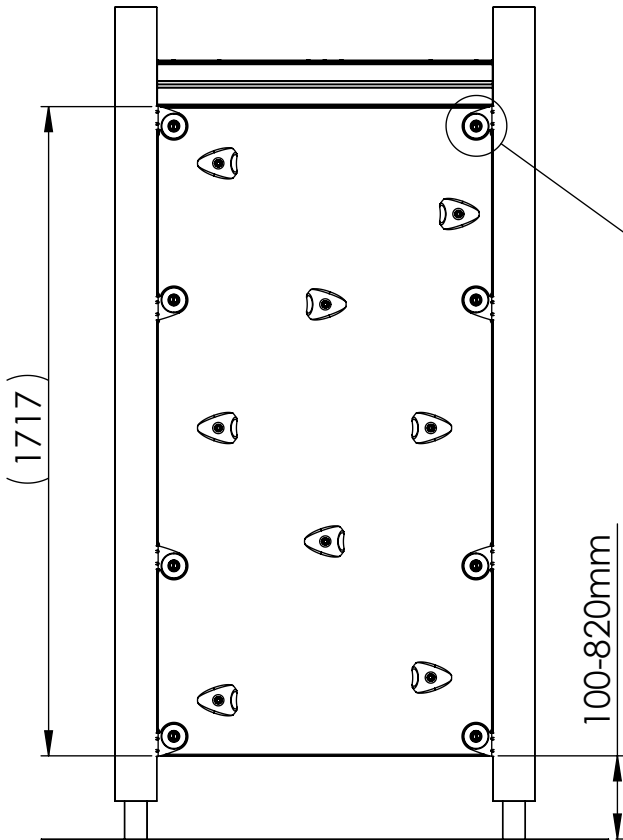

**HAGS** ANEBY, SWEDEN  
+46(0)380-47300  
www.hags.com

**Climbing wall**  
**MASW37501**  
**1 ( 2 )**

NR.	Description MA	Item Number	QTY.
1	1000 x1750mm	8049362	1
2	TKFT 8x60 mm	8008646	8
3	Washer 9x18x2	8035288	8

1

Steel post

2

Steel post

With deck

MAX 400 rpm

**HAGS**

ANEBY, SWEDEN  
+46(0)380-47300  
www.hags.com

Climbing wall  
**MASW37501**  
2 ( 2 )

NR.	Description MA	Item Number	QTY.
1	1000 x1750mm	8049362	1
4	Screw, thr-forming M8x25-8.8-(ISO7380)	8008506	8