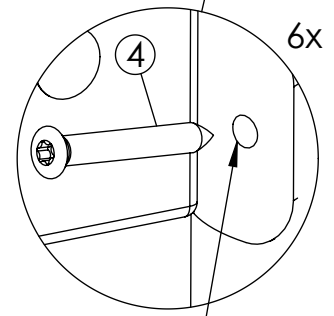

**HAGS** ANEBY, SWEDEN  
+46(0)380-47300  
www.hags.com

**Climbing wall**  
**MASW37501**  
**1 ( 2 )**

NR.	Description MA	Item Number	QTY.
1	1000 x1750mm	8049362	1
2	TKFT 8x60 mm	8008646	8
3	Washer 9x18x2	8035288	8

1

Steel post

2

Steel post

With deck

MAX 400 rpm

**HAGS**

ANEBY, SWEDEN  
+46(0)380-47300  
www.hags.com

Climbing wall  
**MASW37501**  
2 ( 2 )

NR.	Description MA	Item Number	QTY.
1	1000 x1750mm	8049362	1
4	Screw, thr-forming M8x25-8.8-(ISO7380)	8008506	8