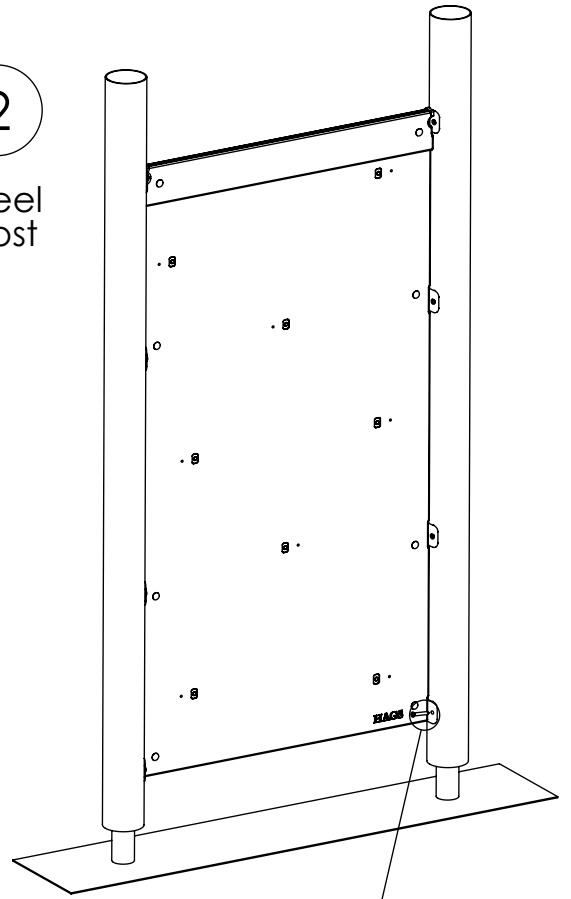

**HAGS** ANEBY, SWEDEN  
+46(0)380-47300  
www.hags.com

**Climbing wall**  
**MASW37501**  
**1 ( 2 )**

NR.	Description MA	Item Number	QTY.
1	1000 x1750mm	8049362	1
2	TKFT 8x60 mm	8008646	8
3	Washer 9x18x2	8035288	8

1

Steel post

2

Steel post

With deck

MAX 400 rpm

**HAGS**

ANEBY, SWEDEN  
+46(0)380-47300  
www.hags.com

Climbing wall  
**MASW37501**  
2 ( 2 )

NR.	Description MA	Item Number	QTY.
1	1000 x1750mm	8049362	1
4	Screw, thr-forming M8x25-8.8-(ISO7380)	8008506	8