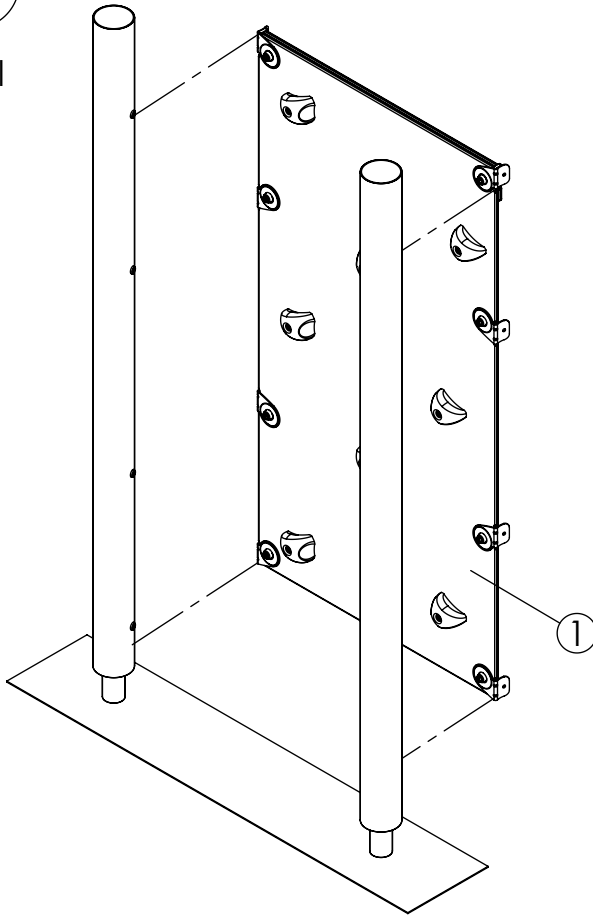

**HAGS** ANEBY, SWEDEN  
+46(0)380-47300  
www.hags.com

**Climbing wall**  
**MASW37501**  
**1 ( 2 )**

NR.	Description MA	Item Number	QTY.
1	1000 x1750mm	8049362	1
2	TKFT 8x60 mm	8008646	8
3	Washer 9x18x2	8035288	8

1

Steel post

2

Steel post

With deck

MAX 400 rpm

**HAGS**

ANEBY, SWEDEN  
+46(0)380-47300  
www.hags.com

Climbing wall  
**MASW37501**  
2 ( 2 )

NR.	Description MA	Item Number	QTY.
1	1000 x1750mm	8049362	1
4	Screw, thr-forming M8x25-8.8-(ISO7380)	8008506	8