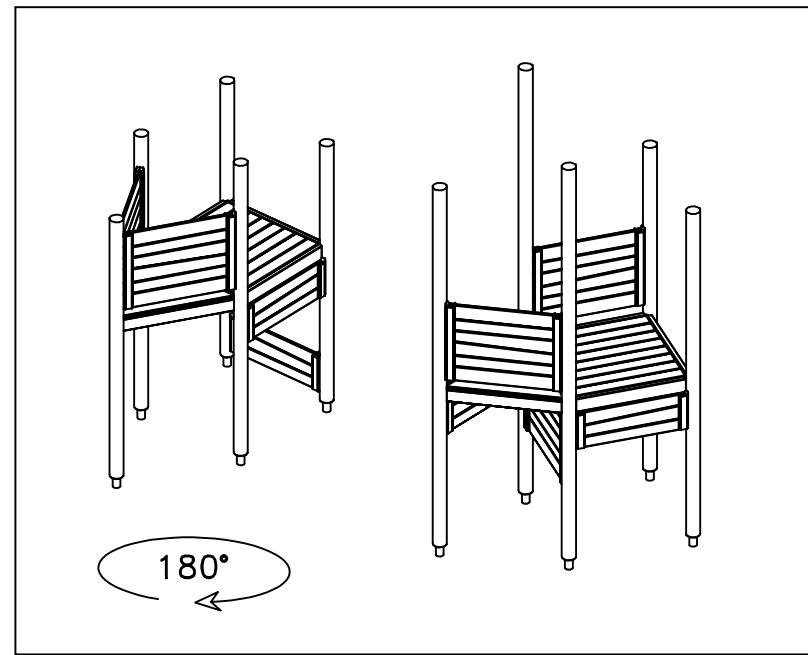

STEP 2

[m]

HAGS ANEBY, SWEDEN
+46(0)380-47300
www.hags.com

UniPlay Dalux
MASW65217
4/8

LN JN 2018-02-14 0