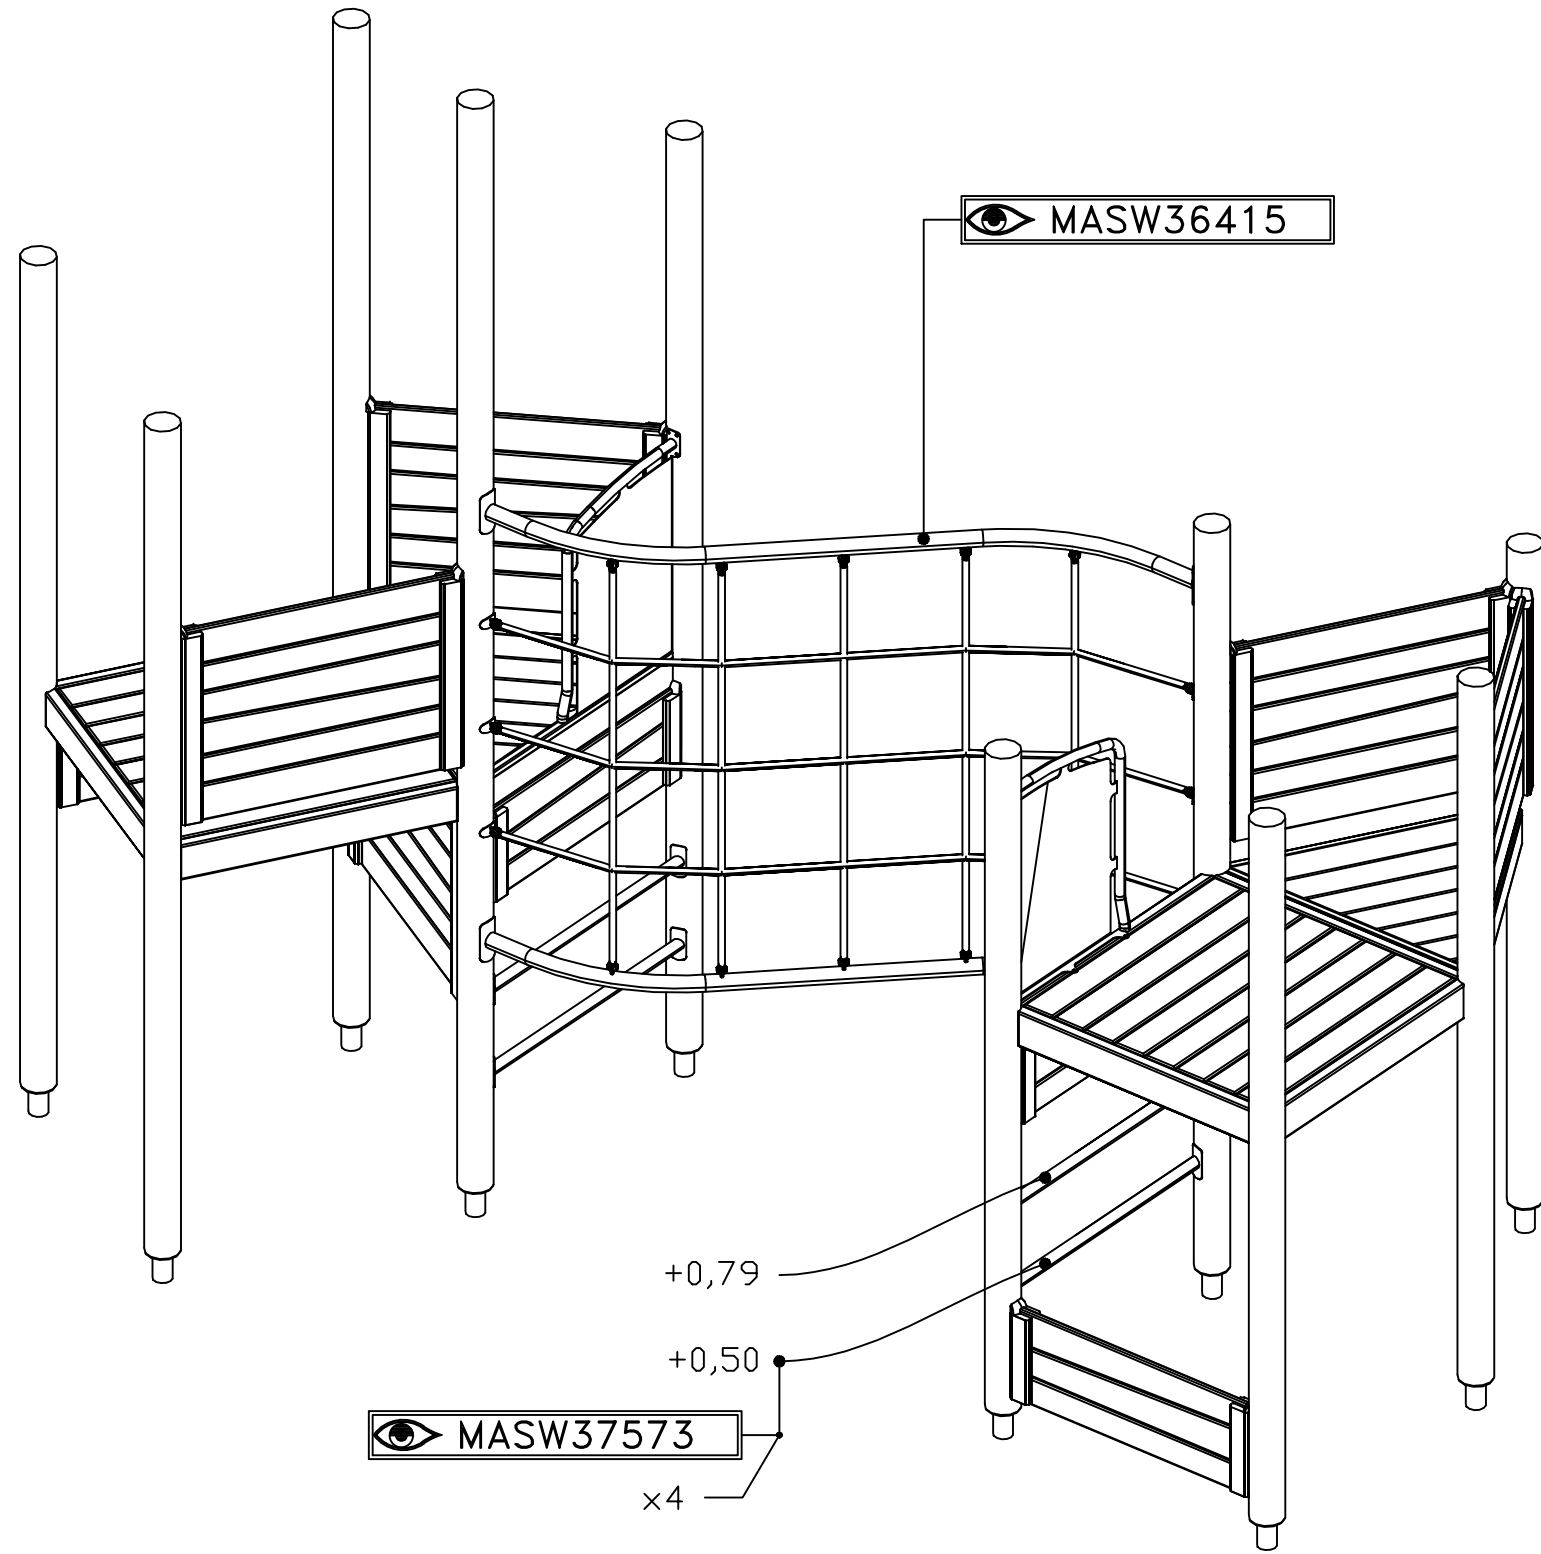

STEP 3

[m]

HAGS ANEBY, SWEDEN
+46(0)380-47300
www.hags.com

UniPlay Dalux
MASW65217
5/8

LN JN 2018-02-14 0