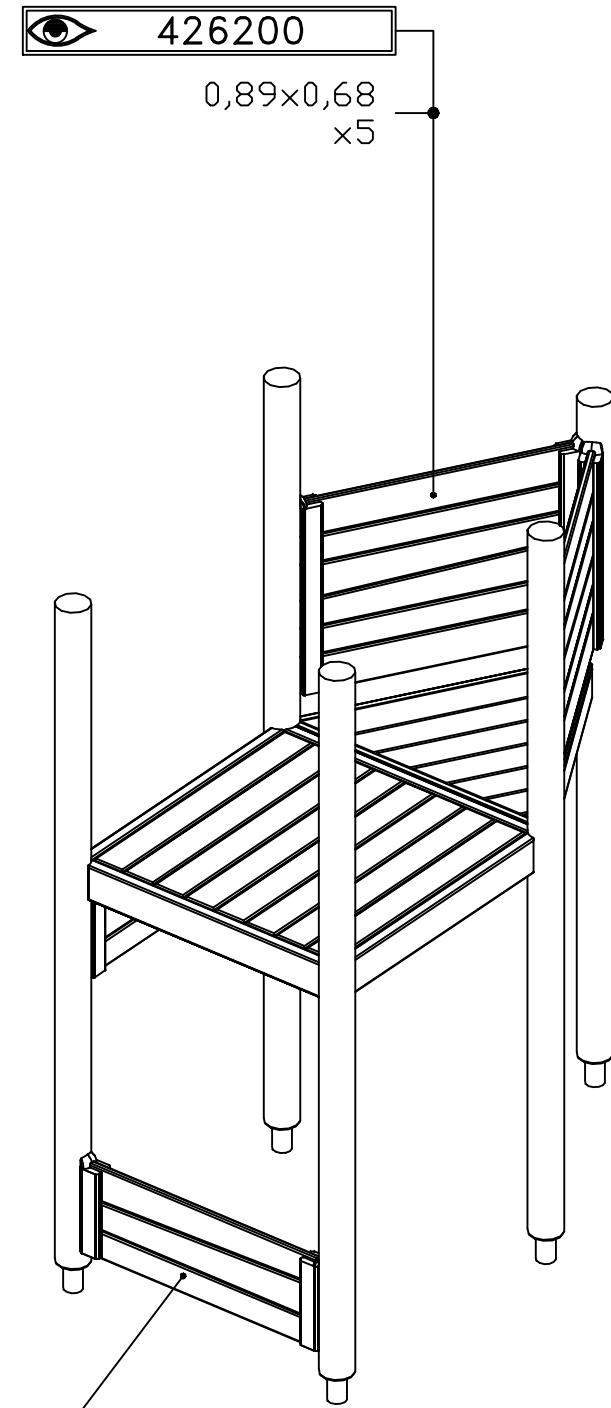

STEP 2

[m]

HAGS ANEBY, SWEDEN
+46(0)380-47300
www.hags.com

UniPlay Dalux
MASW65217
4/8

LN JN 2018-02-14 0