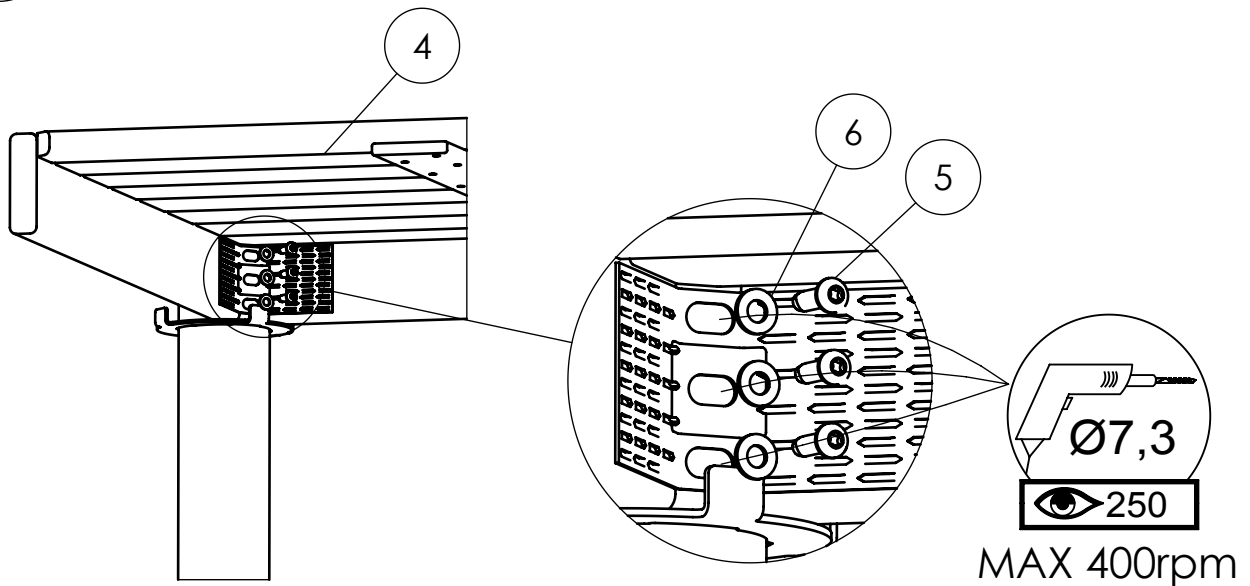

# 1 HPL & WOODEN DECK

NR.	Description MA	Item Number	Qty
1	Post S	8067836	1
2	Extension board	8067858	1
3	Screw, thr-forming M8x60-8.8 Large head-DIN7500	8008728	1
4	Deck	-	1

**HAGS** ANEBY, SWEDEN  
+46(0)380-47300  
www.hags.com

**Post for Deck, S**  
**MASW64359**  
**1 ( 2 )**

## 2B WOODEN DECK

NR.	Description MA	Item Number	Qty
1	Post S	8067836	1
4	Deck	-	1
5	Screw thr-forming M8x25-8.8-(ISO7380)	8008506	12
6	Washer, Bolt cap 9x18x2-ISO4759-3-C	8008849	12

**HAGS** ANEBY, SWEDEN  
+46(0)380-47300  
www.hags.com