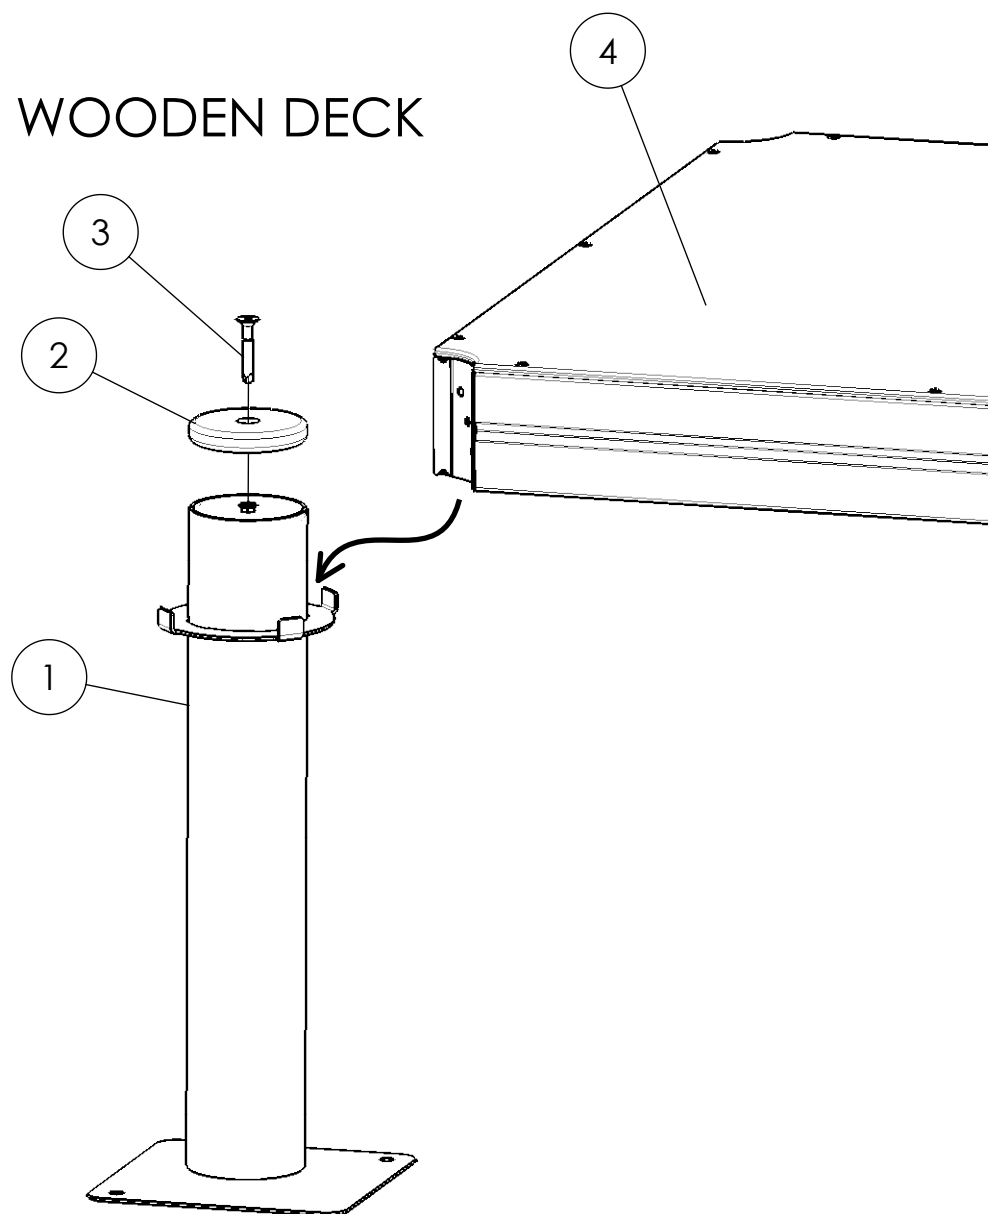

# 1 HPL & WOODEN DECK

NR.	Description MA	Item Number	Qty
1	Post S	8067836	1
2	Extension board	8067858	1
3	Screw, thr-forming M8x60-8.8 Large head-DIN7500	8008728	1
4	Deck	-	1

**HAGS** ANEBY, SWEDEN  
+46(0)380-47300  
www.hags.com

**Post for Deck, S**  
**MASW64359**  
**1 ( 2 )**