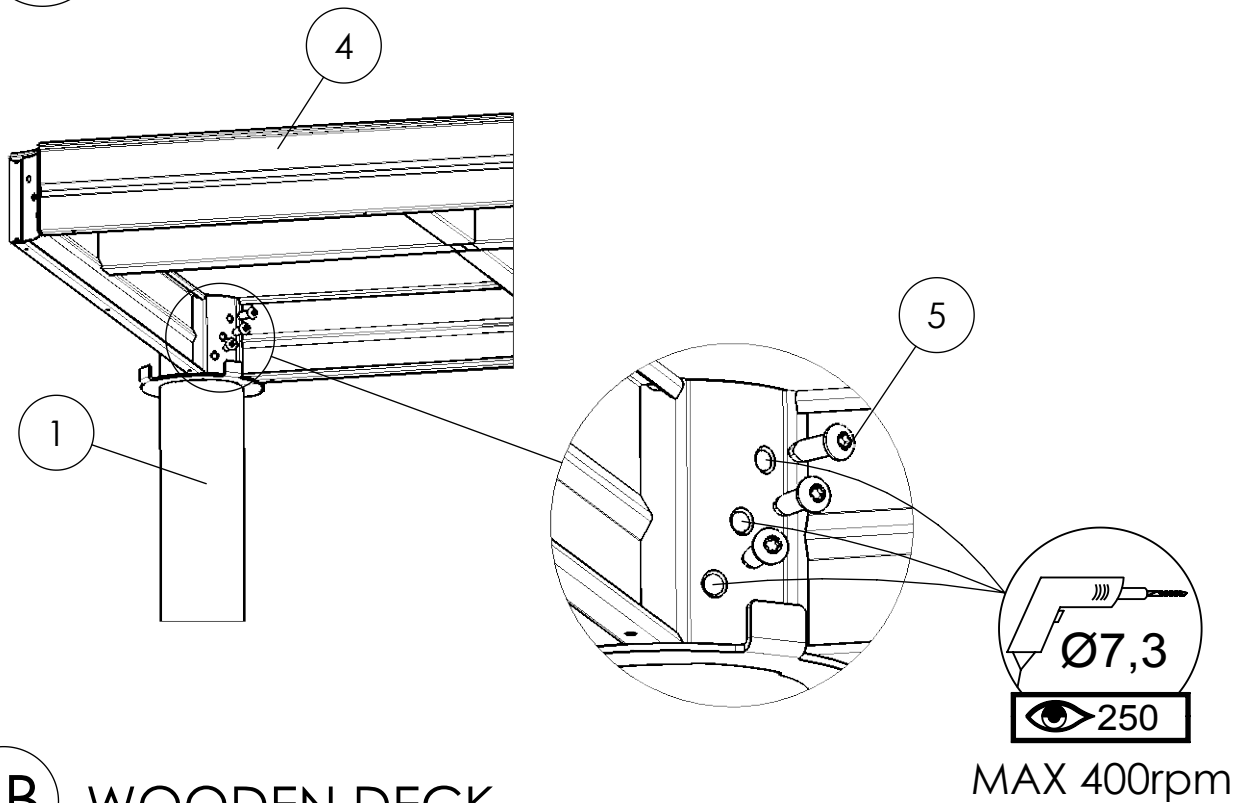

# 1 HPL & WOODEN DECK

NR.	Description MA	Item Number	Qty
1	Post S	8067836	1
2	Extension board	8067858	1
3	Screw, thr-forming M8x60-8.8 Large head-DIN7500	8008728	1
4	Deck	-	1

**HAGS** ANEBY, SWEDEN  
+46(0)380-47300  
www.hags.com

**Post for Deck, S**  
**MASW64359**  
**1 ( 2 )**

## 2B WOODEN DECK

NR.	Description MA	Item Number	Qty
1	Post S	8067836	1
4	Deck	-	1
5	Screw thr-forming M8x25-8.8-(ISO7380)	8008506	12
6	Washer, Bolt cap 9x18x2-ISO4759-3-C	8008849	12

**HAGS** ANEBY, SWEDEN  
+46(0)380-47300  
www.hags.com